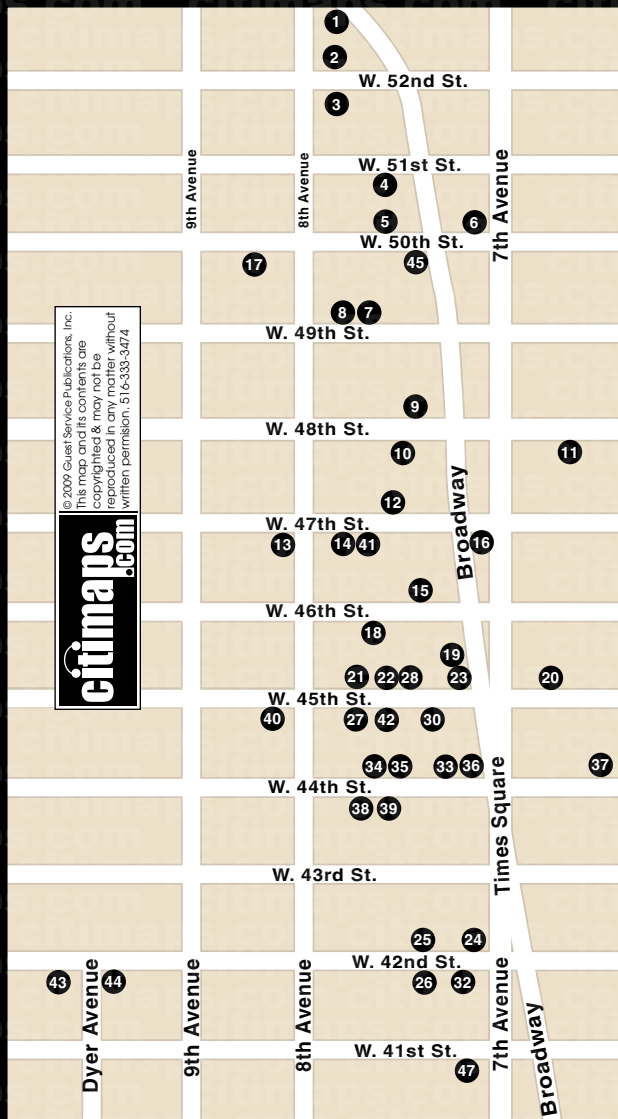

Broadway Theaters

Map & Guide

- 40 Al Hirschfeld
302 West 45th Street
- 7 Ambassador
219 W. 49th
- 25 American Airlines
227 West 42nd
- 2 August Wilson
245 W. 52nd
- 37 Belasco
111 W. 44th
- 30 Booth
222 W. 45th
- 34 Broadhurst
235 W. 44th
- 1 Broadway
1681 Bway at 53rd
- 14 Brooks Atkinson
256 W. 47th
- 6 Cadillac Winter Grdn.
1634 Bway at 51st
- 5 Circle in The Sq.
1633 Bway at 50th
- 11 Cort
138 W. 48th
- 17 Dodger Stages
340 West 50th
- 43 Douglas Fairbanks
432 W. 42nd
- 12 Ethel Barrymore
243 W. 47th
- 8 Eugene O'Neill
230 W. 49th
- 13 47th Street
304 W. 47th
- 42 Gerald Schoenfeld
236 W. 45th
- 4 Gershwin
222 W. 51st
- 39 Helen Hayes
240 W. 44th
- 26 Hilton Theater
213 W. 42nd
- 21 Imperial
249 W. 45th
- 28 Bernard B Jacobs
242 W. 45th
- 27 John Golden
252 W. 45th
- 10 Longacre
220 W. 48th
- 15 Lunt-Fontanne
205 W. 46th
- 20 Lyceum
149 W. 45th
- 33 Majestic
247 W. 44th
- 19 Marquis
1535 Bway at 45th
- 36 Minskoff
260 1/2 W. Bway
- 22 Music Box
239 W. 45th
- 47 Nederlander
208 W. 41st
- 3 Neil Simon
250 W. 52nd
- 32 New Amsterdam
214 W. 42nd
- 24 New Victory
229 West 42nd
- 16 Palace
1564 Bway at 47th
- 18 Richard Rodgers
226 W. 46th
- 41 Samuel J Friedman
261 West 47th
- 35 Shubert
225 W. 44th
- 45 Snapple Theater Cntr.
1553 Bway
- 38 St. James
246 W. 44th
- 9 Walter Kerr
219 W. 48th