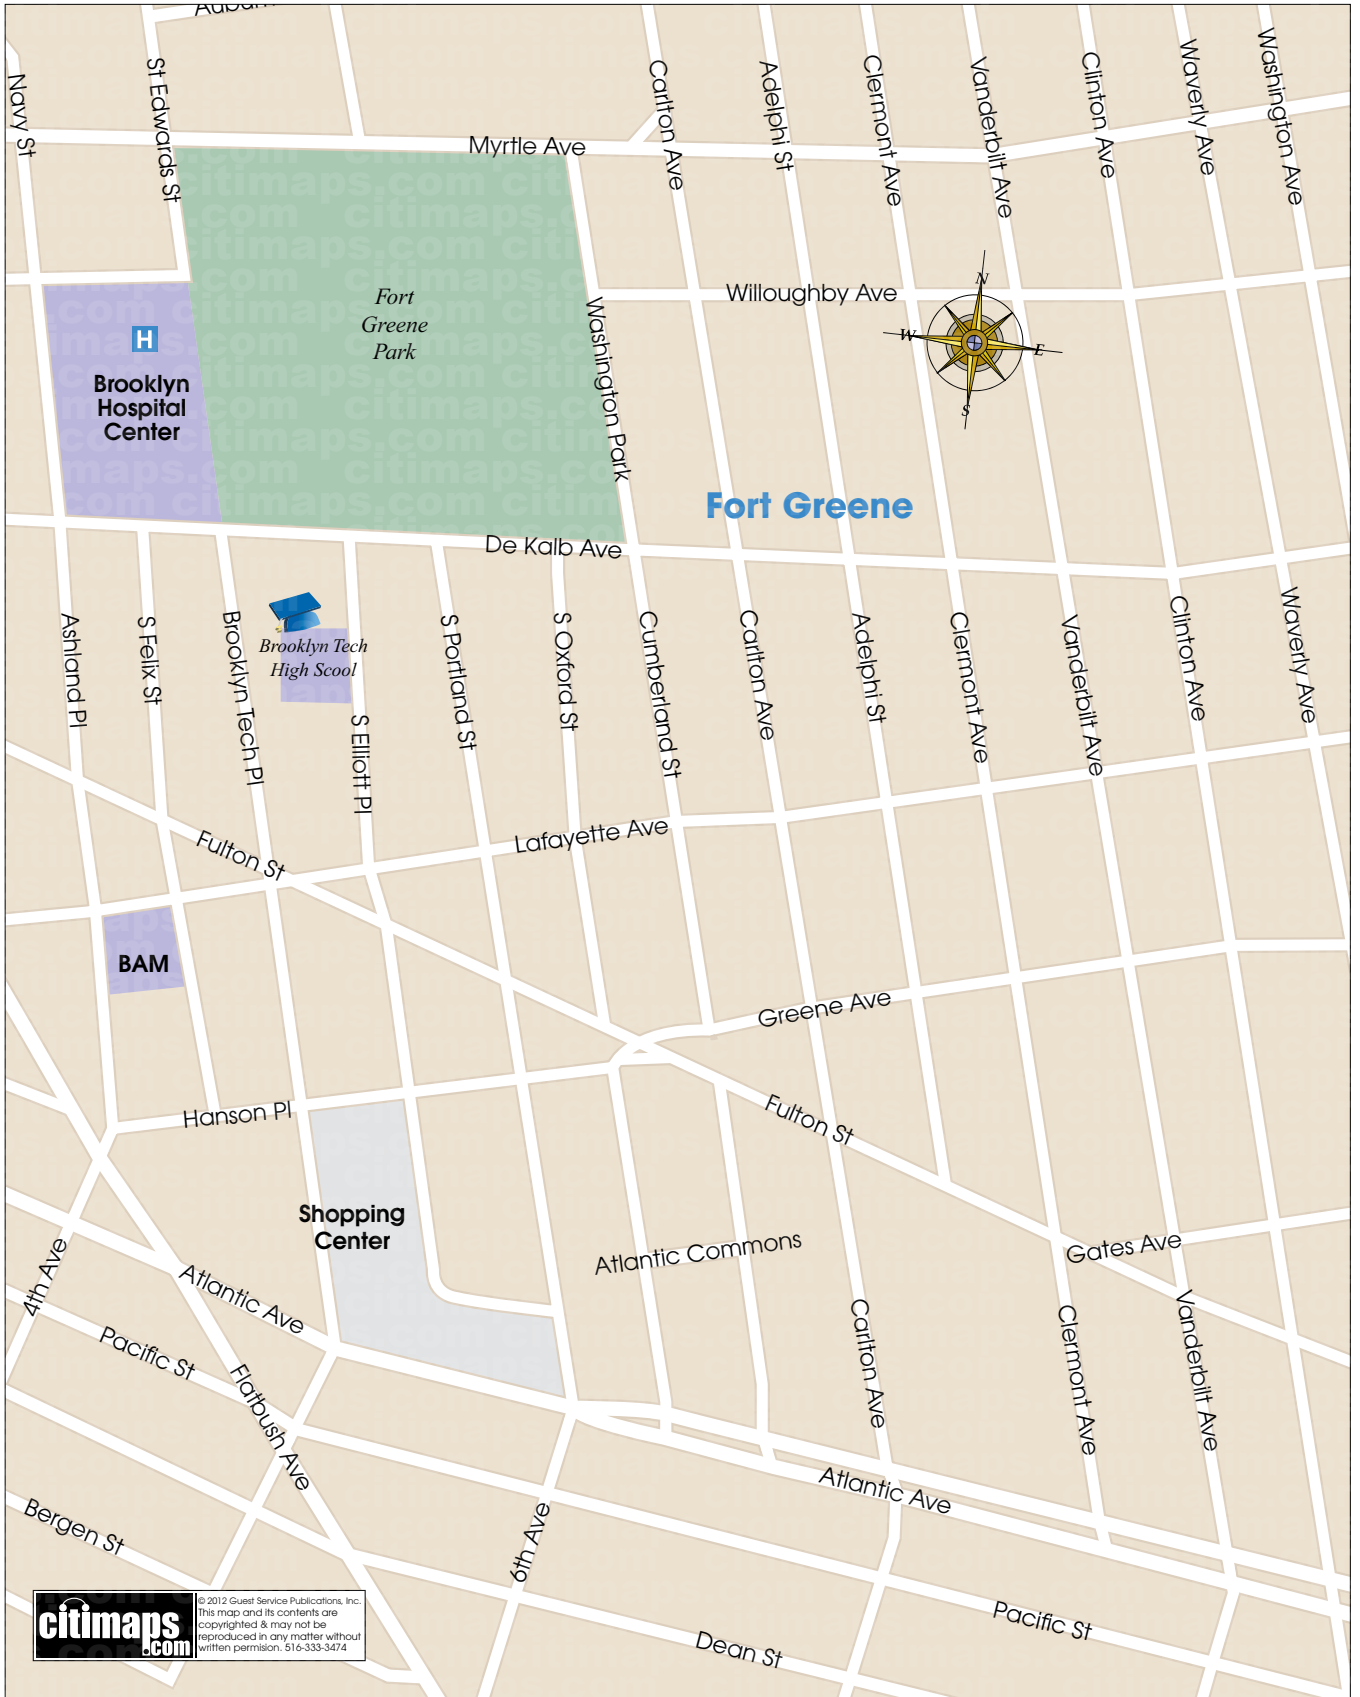

FORT GREENE

citimaps.com
© 2012 Guest Service Publications, Inc.
This map and its contents are
copyrighted & may not be
reproduced in any matter without
written permission. 516-333-3474