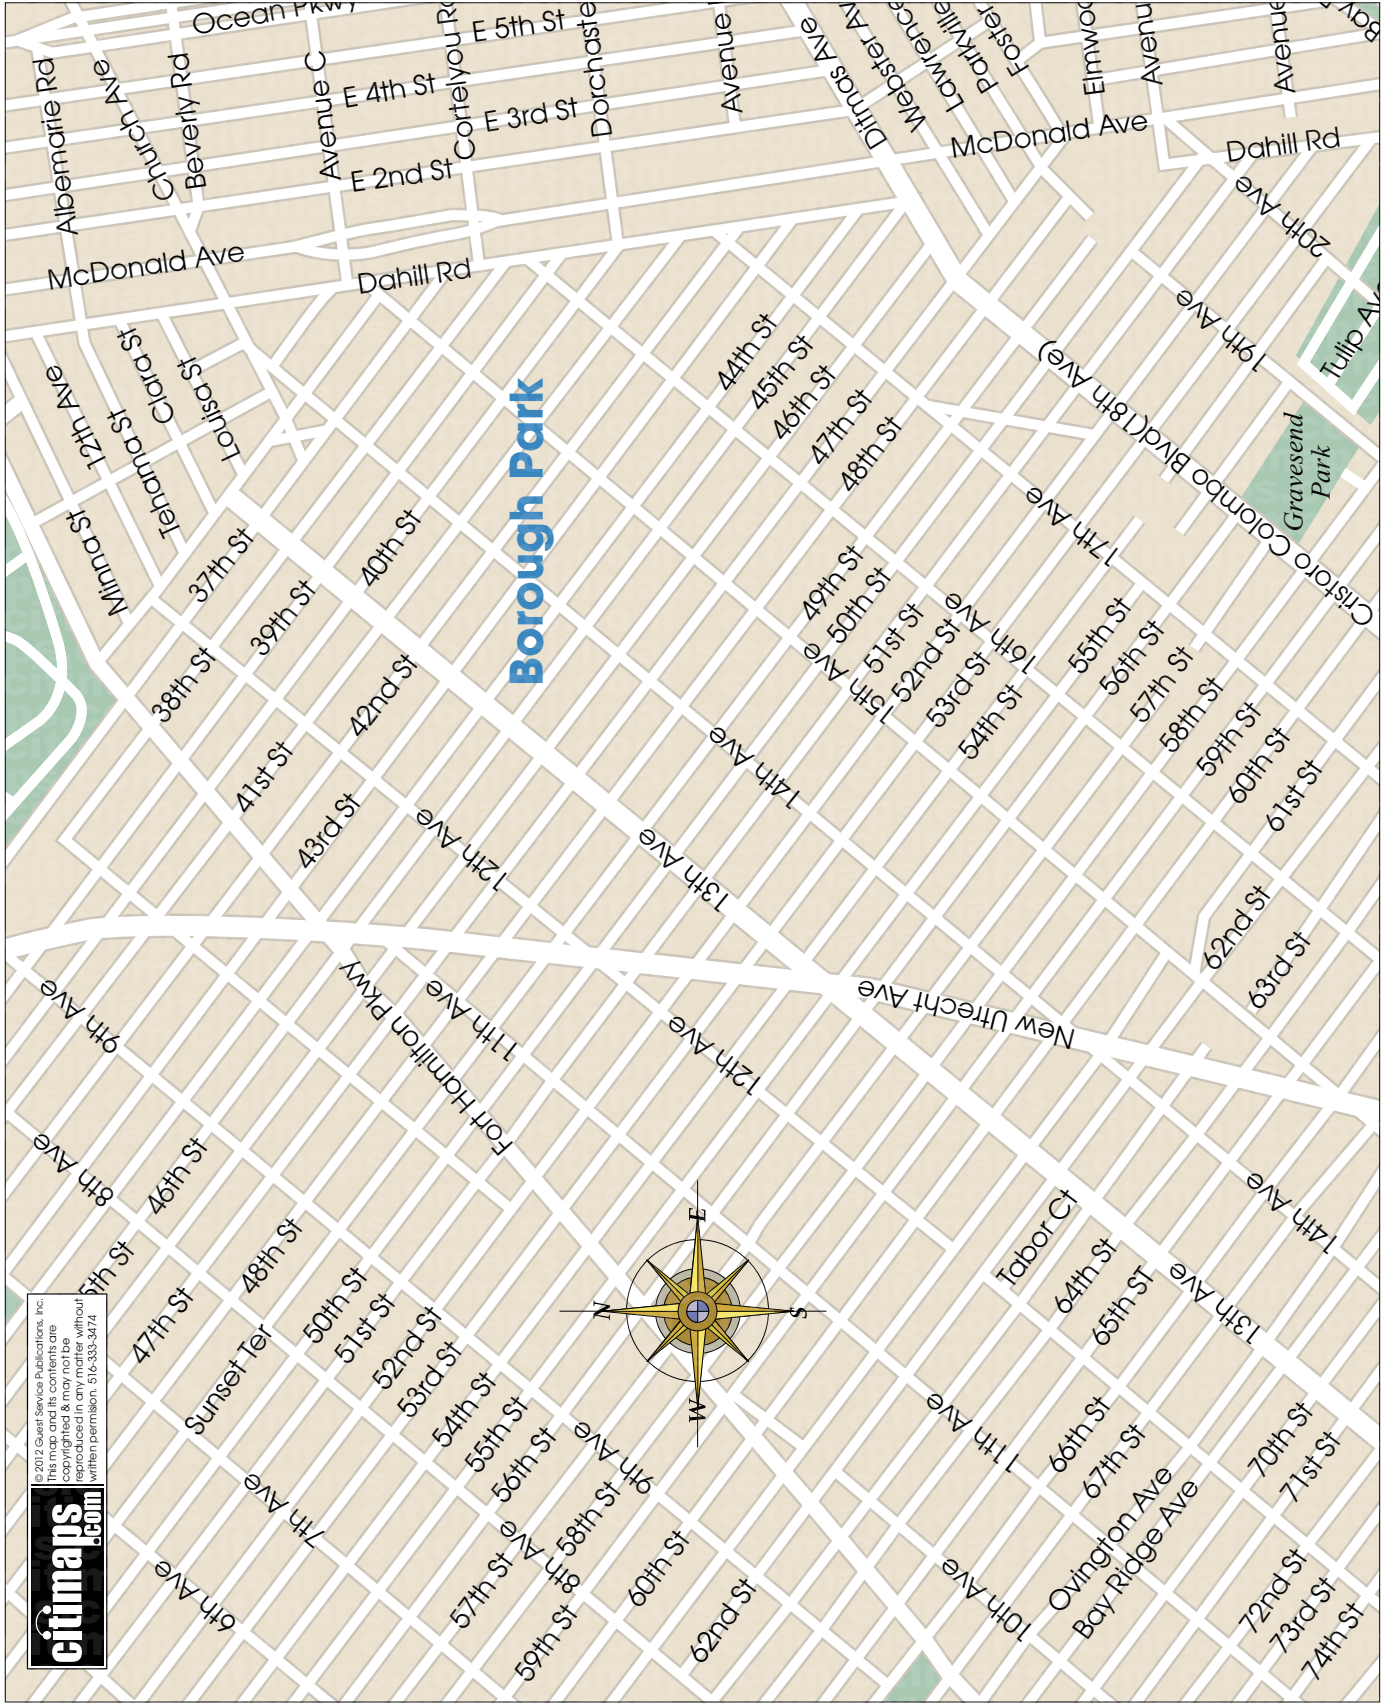

BOROUGH PARK

citimaps
com

© 2012 Guest Service Publications, Inc.
This map and its contents are
reproduced in any matter without
written permission. 516-333-3474